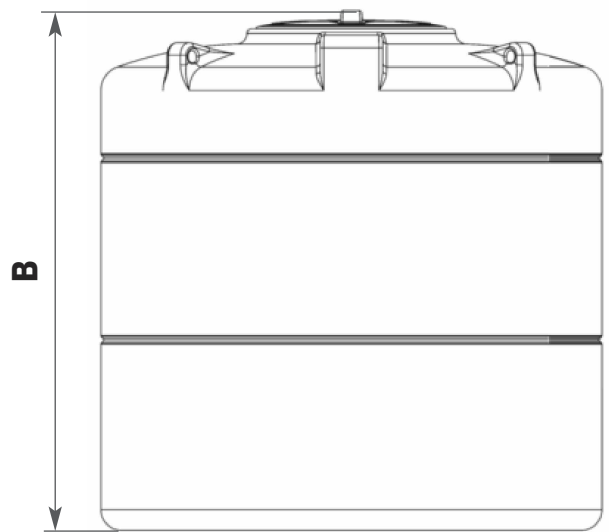

## VERTICAL TANK TECHNICAL SPECIFICATION

POTABLE	172208	NON - POTABLE	172108
CAPACITY (Litres)	2000	CAPACITY (Gallons)	440

A (mm)	1200	B (mm)	1960
C (mm)	455	Standard Outlet	1.5"

Please note:  
Tank sizes quoted are subject to a +/- 3% variation