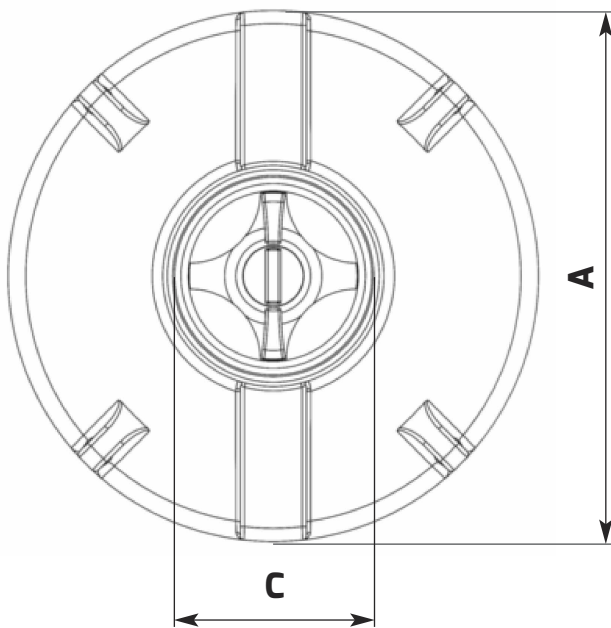

## VERTICAL TANK TECHNICAL SPECIFICATION

POTABLE	172208	NON - POTABLE	172108
CAPACITY (Litres)	2000	CAPACITY (Gallons)	440

A (mm)	1200	B (mm)	1960
C (mm)	455	Standard Outlet	1.5"

Please note:  
Tank sizes quoted are subject to a +/- 3% variation