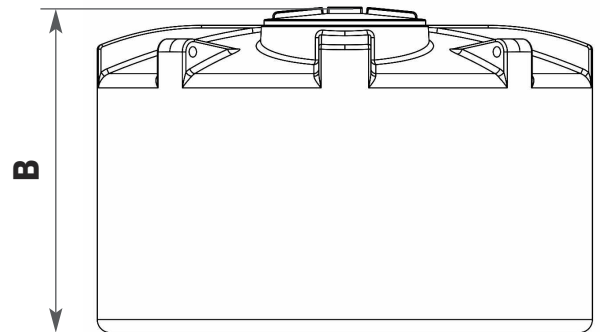

Think Tank Think ENDURATANK

**NEED
MORE HELP?
CALL US ON
01778 562810**

VERTICAL TANK TECHNICAL SPECIFICATION

POTABLE	172207		
CAPACITY (Litres)	3000	CAPACITY (Gallons)	659.9

A (mm)	1900	B (mm)	1200
C (mm)	455	Standard Outlet	2"