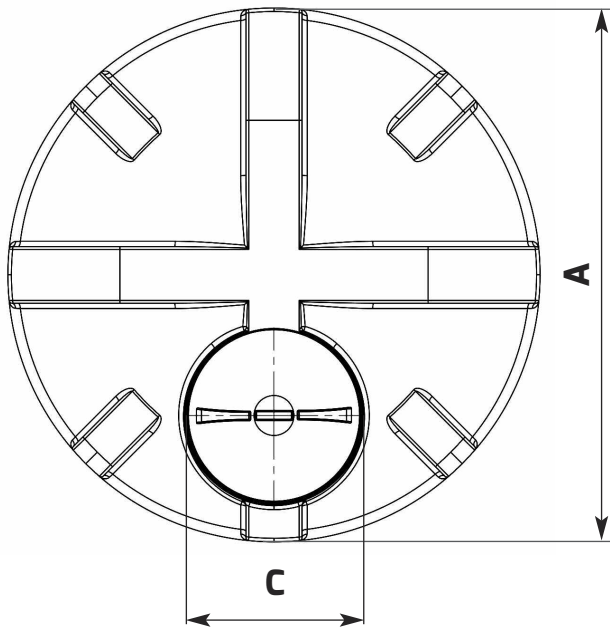

Think Tank Think ENDURATANK

**NEED
MORE HELP?
CALL US ON
01778 562810**

VERTICAL TANK TECHNICAL SPECIFICATION

POTABLE	172207		
CAPACITY (Litres)	3000	CAPACITY (Gallons)	659.9

A (mm)	1900	B (mm)	1200
C (mm)	455	Standard Outlet	2"