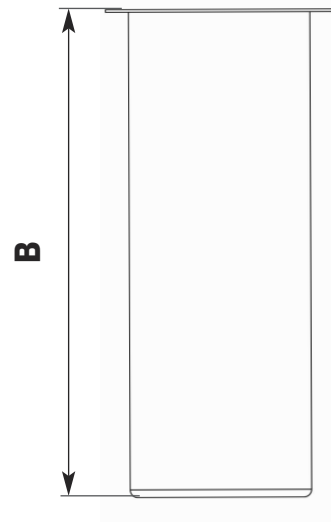

Think Tank Think ENDURATANK

NEED
MORE HELP?
CALL US ON
01778
562810

500 LITRE 1.5 SG VERTICAL OPEN TOP TANK TECHNICAL SPECIFICATION

CODE	17200211		
CAPACITY (Litres)	500	CAPACITY (Gallons)	109

A (mm)	880	B (mm)	1900
Standard Outlet	1.5" (other options available)		

Please note:
Tank sizes quoted are subject to a +/- 3% variation
Drawings not to scale

ENDURATANK[®]
A Division of ENDURAMAXX

© Enduramaxx 2018. Copyright of this drawing is reserved by Enduramaxx. The issue of this drawing is confidential disclosure of its contents, and is made conditional that it is neither disclosed to a third party, nor any item described herein and designed by Enduramaxx is produced either in whole or in part without the written consent of Enduramaxx.