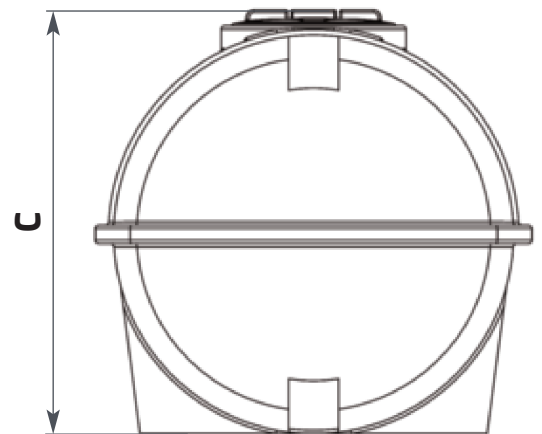

## HORIZONTAL TANK TECHNICAL SPECIFICATION

STATIC	171210
CAPACITY (Litres)	1000
CAPACITY (Gallons)	220
STANDARD OUTLET	1.5"

A (mm)	1395
B (mm)	1100
C (mm)	1020
D (mm)	455

Please note:  
Tank sizes quoted are subject to a +/- 3% variation