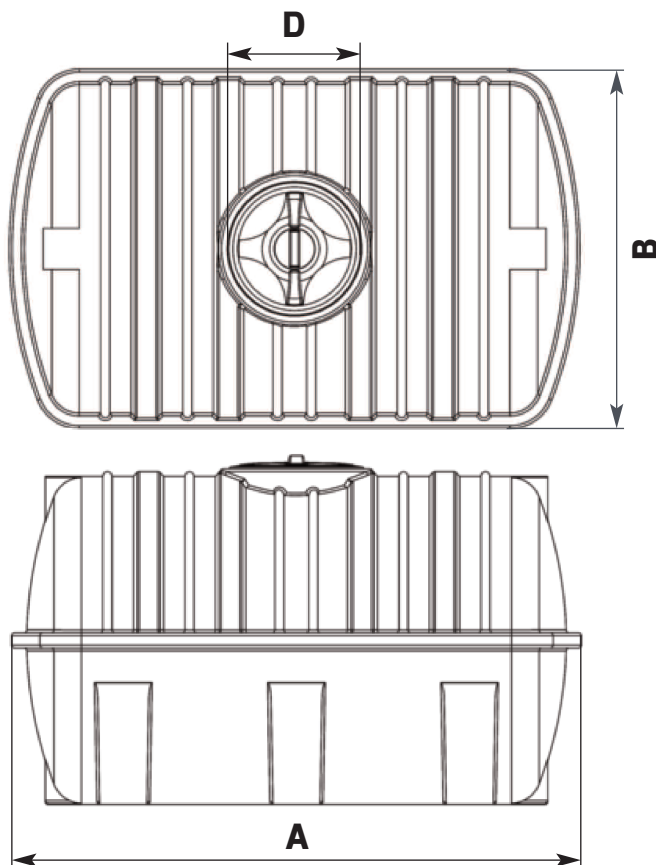

## HORIZONTAL TANK TECHNICAL SPECIFICATION

STATIC	171210
CAPACITY (Litres)	1000
CAPACITY (Gallons)	220
STANDARD OUTLET	1.5"

A (mm)	1395
B (mm)	1100
C (mm)	1020
D (mm)	455

Please note:  
Tank sizes quoted are subject to a +/- 3% variation