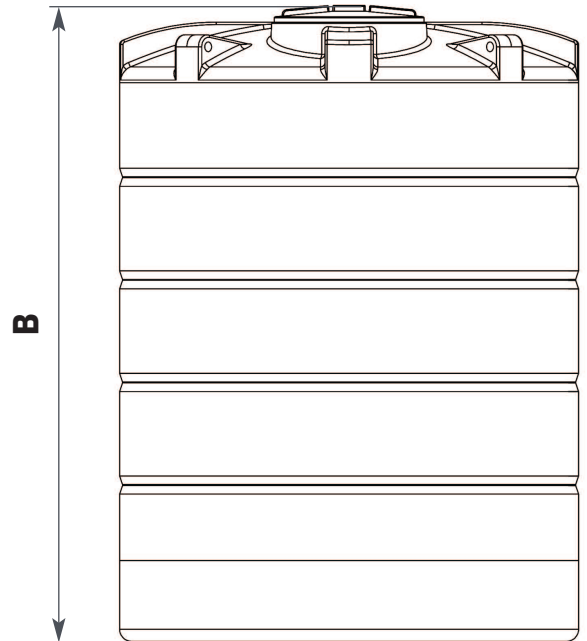

Think Tank. Think ENDURATANK

**NEED
MORE HELP?
CALL US ON
01778 562810**

VERTICAL TANK TECHNICAL SPECIFICATION

POTABLE	172216	NON - POTABLE	172116
CAPACITY (Litres)	6000	CAPACITY (Gallons)	1320

A (mm)	1900	B (mm)	2500
C (mm)	620	Standard Outlet	2"