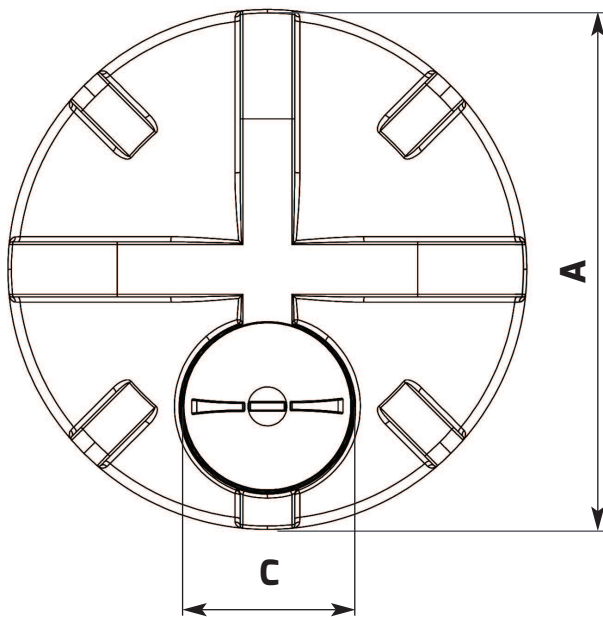

Think Tank. Think ENDURATANK

**NEED
MORE HELP?
CALL US ON
01778 562810**

VERTICAL TANK TECHNICAL SPECIFICATION

POTABLE	172216	NON - POTABLE	172116
CAPACITY (Litres)	6000	CAPACITY (Gallons)	1320

A (mm)	1900	B (mm)	2500
C (mm)	620	Standard Outlet	2"